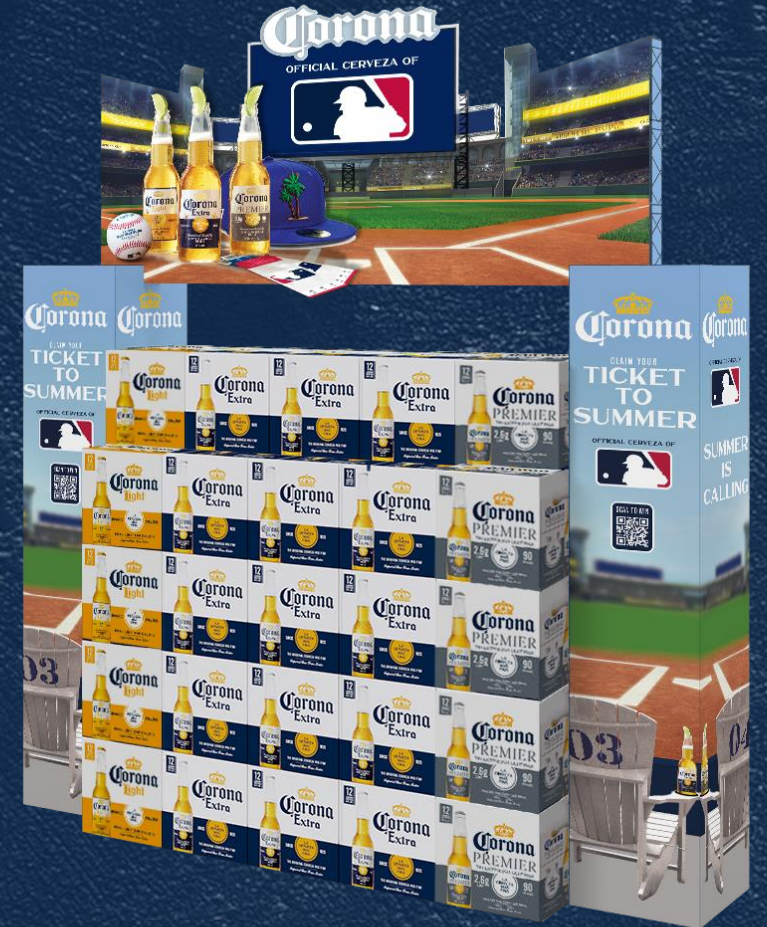

CORONA SUMMER