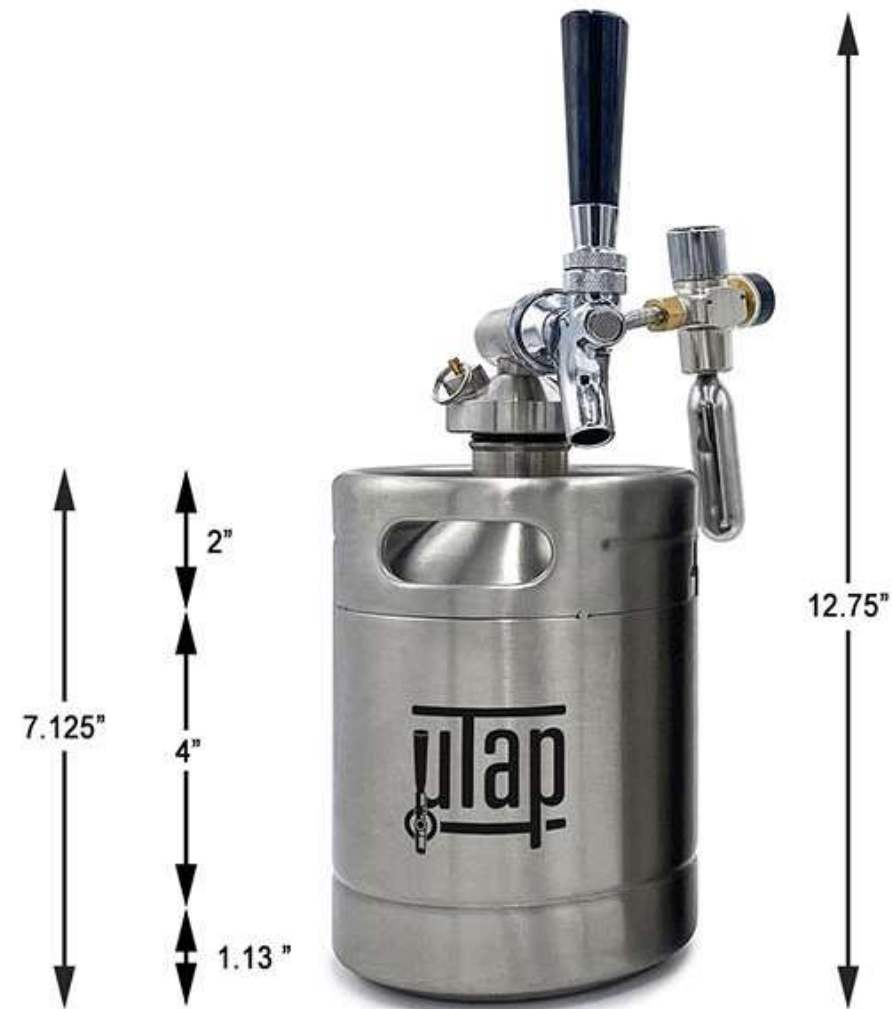

# KEG DIMENSIONS

5.25" diameter  
17" circumference  
1/2 Gallon single wall

5.25" diameter  
17" circumference  
1/2 Gallon double wall

5.25" diameter  
17" circumference  
1 Gallon single wall

U INTERESTED?