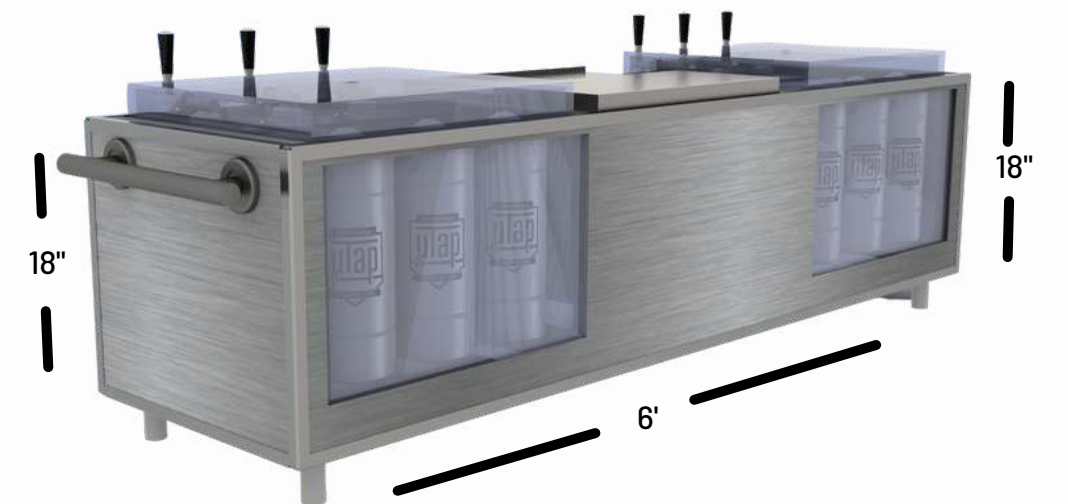

# CRAFT BAG-IN-BOX (BIB) MIXERS

Removable BIB faucet makes for easy plug-and-pour set up and service

Batching cocktails has never been faster or easier! Just snap on the BIB faucet and start pouring.

- 1 gallon & 3 gallon sizes available
- Extensive portfolio of flavors
- Premium mixers for craft quality cocktails

# THE ICE WELL THAT ROCKS. AND ROLLS.

FASTER, FRESHER COCKTAILS THAT KEEP THE LINE MOVING AND THE SALES FLOWING

**ONE KEG ICE WELL CUBE & CUBE PORTABLE BASE**

- Holds 6 kegs
  - Potable ice cabinet
  - Package beverage ice well
- PORTABLE BASE SOLD SEPARATELY

• PRE-BATCH FOR QUICK LOAD-IN

• OUTDOOR OR INDOOR VENUES

• SPEED OF SERVICE

• PORTION & QUALITY CONTROL

TWO KEG ICE WELL CUBE

18"

18"

6"