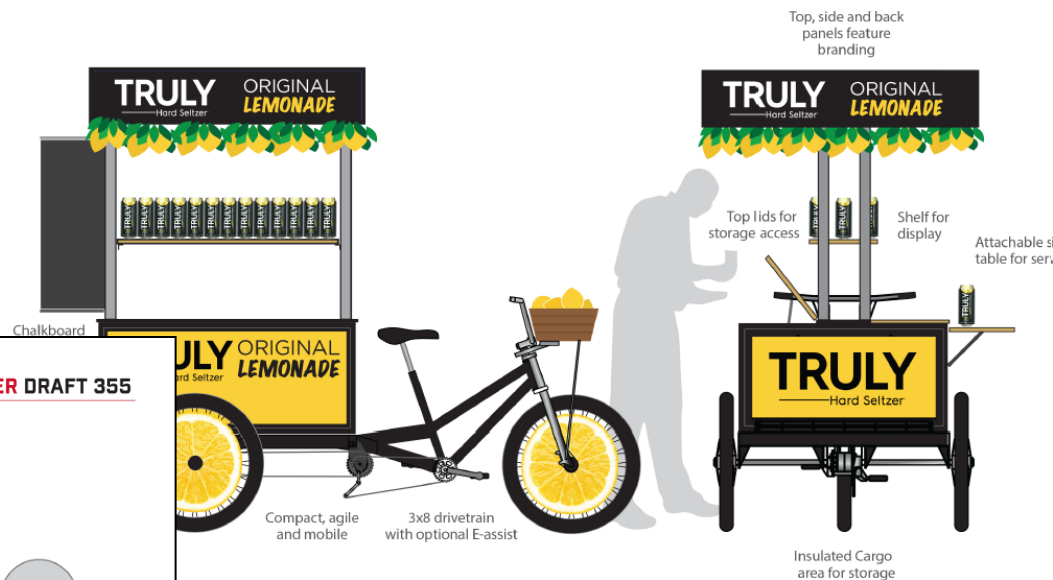

MOBILITY PRODUCTS FOR THE LAST MILE

COASTERCYCLES.COM

[2019 Coaster Cycles Experiential Marketing Highlights Video](#)