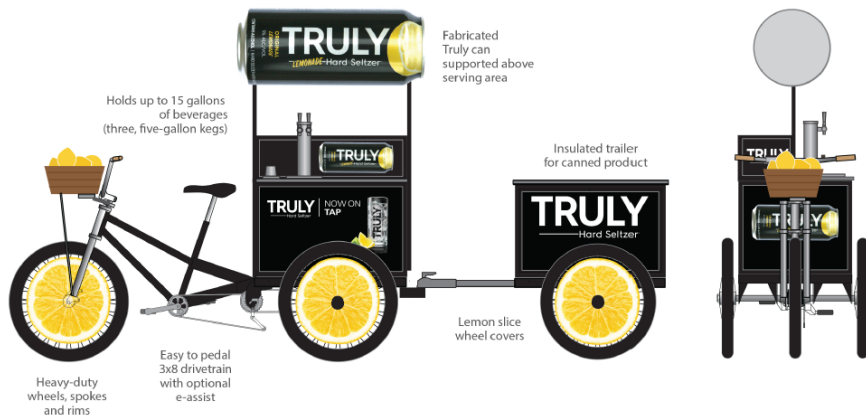

MOBILITY PRODUCTS FOR THE LAST MILE

MADE IN INDIANAPOLIS

COASTER CYCLES

HARD SELTZER VENTURE 500A

The Coaster Venture 500A is a larger mobile beverage sampling solution that features an insulated cargo area that holds canned product for dispensing.