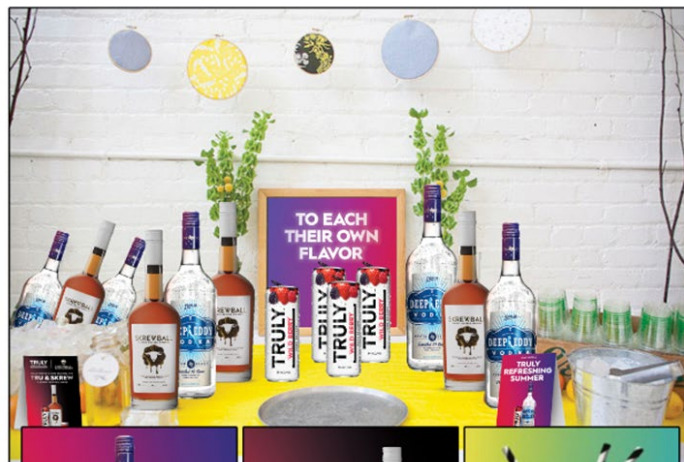

Build your own drink with Truly Wild Berry draft (or cans) and different garnish or mixer options

Garnish Ideas:

- Truly infused watermelon chunks or berries
- Truly infused boba pearls
- Rose little red corvette
- Flavored sugar rim
- Herbs (Basil, Mint, etc.)
- Sugarcane Swizzle Sticks

A TRULY TWISTED COCKTAIL BAR
featuring
TRULY HARD SELTZER