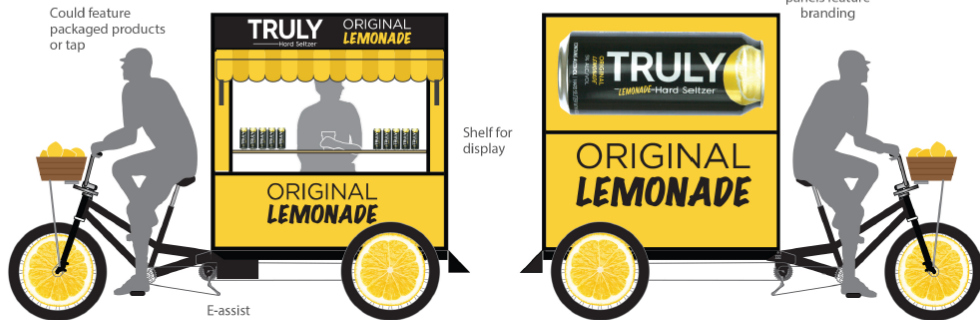

COASTER CYCLES

HARD SELTZER CUSTOM 500

The Coaster Custom 500 is a premium mobile lemonade stand on three wheels. Enclosed area for serving either packaged product or on tap.

MOBILITY PRODUCTS FOR THE LAST MILE

COASTER CYCLES

HARD SELTZER DRAFT 355