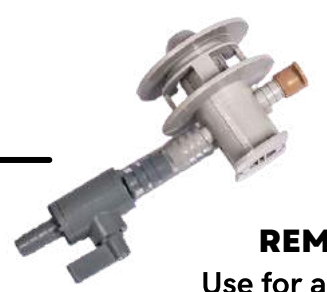

REMOVABLE BIB FAUCET
Use for additional points of distribution, including store & pour containers or pouring directly into glass.